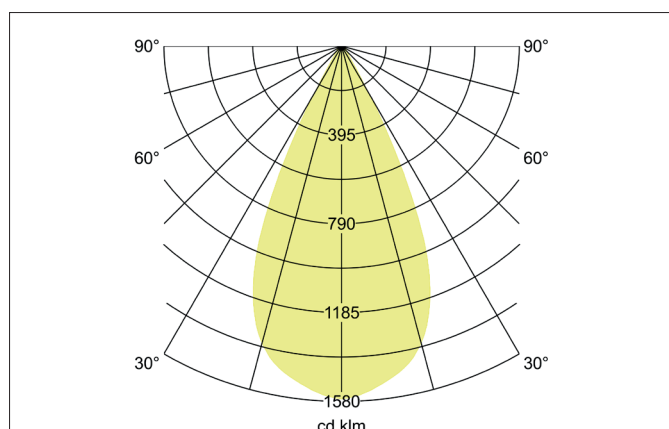

**TRAXX MIDI LED pendant luminaire, on/off switchable**

Article no. 88875184

Light.  
For Generations.**Tender**

LED pendant luminaire, on/off switchable, Round., Hight 153.0 mm, for pendulum mounting. Pendulum length max. 1500.0 mm Weight 0.62 kg, with rotationssymmetrical, deep, wide distributed light intensity. optimal light distribution due to a glass transparent cover. Luminous flux 2.664 lm, Power 1 x 20 W, Light colour neutral white, Correlated color temperature (CCT) 4.000 K, Colour rendering index CRI > 90, Rated life time L80/B50 at 25 °C: 50.000 h, Housing material: Aluminium, Colour: Black structure, Permissible ambient temperature (ta): -20 °C - +25 °C, Protection class (EN 61140): I, Degree of protection (DIN EN 60529): IP20, .With electronic driver, on/off switchable.