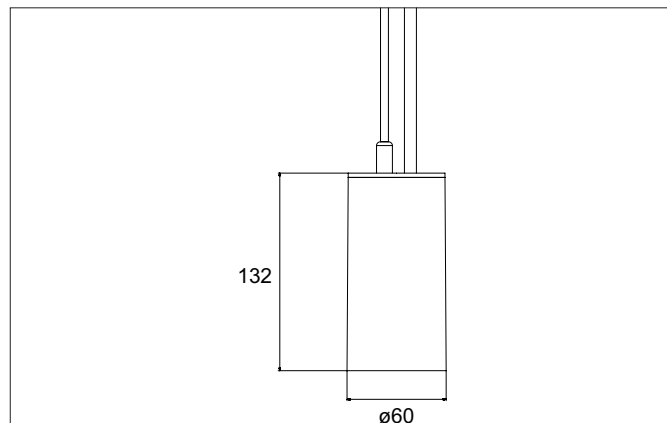

**TRAXX MIDI LED pendant luminaire, on/off switchable**

Article no. 88875184

Light.  
For Generations.**Tender**

LED pendant luminaire, on/off switchable, Round., Hight 153.0 mm, for pendulum mounting. Pendulum length max. 1500.0 mm Weight 0.62 kg, with rotationssymmetrical, deep, wide distributed light intensity. optimal light distribution due to a glass transparent cover. Luminous flux 2.664 lm, Power 1 x 20 W, Light colour neutral white, Correlated color temperature (CCT) 4.000 K, Colour rendering index CRI > 90, Rated life time L80/B50 at 25 °C: 50.000 h, Housing material: Aluminium, Colour: Black structure, Permissible ambient temperature (ta): -20 °C - +25 °C, Protection class (EN 61140): I, Degree of protection (DIN EN 60529): IP20, .With electronic driver, on/off switchable.

Article data	
Article no.	88875184
GTIN	4251433978725
Series name	TRAXX MIDI
Short description	LED pendant luminaire, on/off switchable
Material	Aluminium
Colour	Black
Type of surface	Structure
Shape	Round
Hight	153 mm
Weight	0.620 kg

Mounting technology	
Mounting method	Suspended
Place of installation	Ceiling-mounted
Adjustability	Not adjustable
stamp	UKCA
Pendulum length max.	1,500 mm
Material cover	Glass transparent
Suitable for through-wiring	No

Packing data	
Gross weight	0.69 kg
Length of packaging	170 mm
Packaging width	170 mm
Packaging height	110 mm
Disposal at end of life	This product must not be disposed of with household waste. You are obliged, to dispose of such electrical waste separately. By disposing of electrical waste and other old or defective electronics separately, you support recycling or other forms of re-use. In that way you help to take care and to avoid that harmful substances get into the environment.