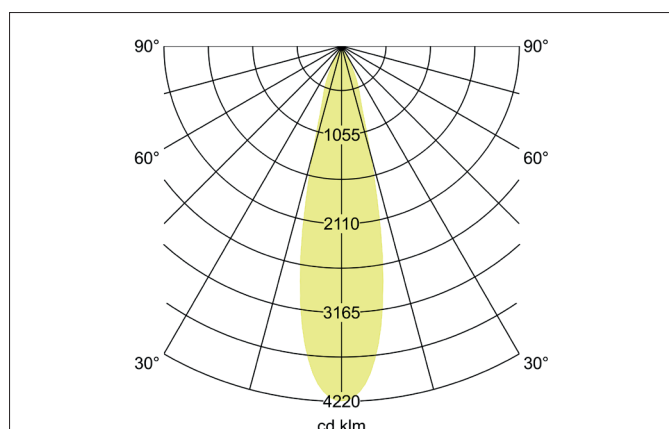

TRAXX MIDI LED pendant luminaire, on/off switchable

Article no. 88872184

Light.
For Generations.**Tender**

LED pendant luminaire, on/off switchable, Round., Hight 153.0 mm, for pendulum mounting. Pendulum length max. 1500.0 mm Weight 0.549 kg, with rotationssymmetrical, deep, wide distributed light intensity. optimal light distribution due to a glass transparent cover. Luminous flux 2.614 lm, Power 1 x 20 W, Light colour neutral white, Correlated color temperature (CCT) 4.000 K, Colour rendering index CRI > 90, Rated life time L80/B50 at 25 °C: 50.000 h, Housing material: Aluminium, Colour: Black structure, Permissible ambient temperature (ta): -20 °C - +25 °C, Protection class (EN 61140): I, Degree of protection (DIN EN 60529): IP20, .With electronic driver, on/off switchable.