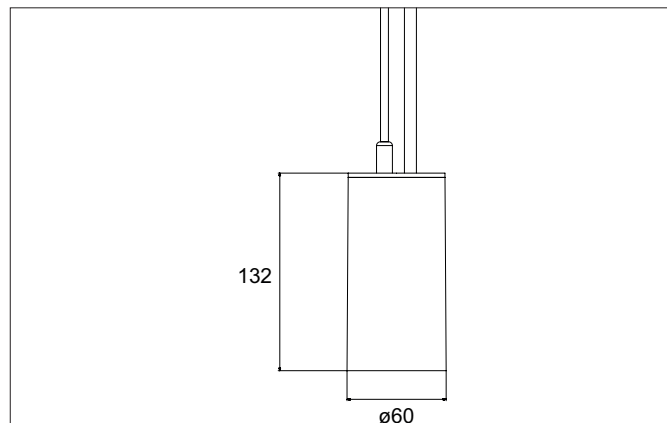

TRAXX MIDI LED pendant luminaire, on/off switchable

Article no. 88872184

Light.
For Generations.**Tender**

LED pendant luminaire, on/off switchable, Round., Hight 153.0 mm, for pendulum mounting. Pendulum length max. 1500.0 mm Weight 0.549 kg, with rotationssymmetrical, deep, wide distributed light intensity. optimal light distribution due to a glass transparent cover. Luminous flux 2.614 lm, Power 1 x 20 W, Light colour neutral white, Correlated color temperature (CCT) 4.000 K, Colour rendering index CRI > 90, Rated life time L80/B50 at 25 °C: 50.000 h, Housing material: Aluminium, Colour: Black structure, Permissible ambient temperature (ta): -20 °C - +25 °C, Protection class (EN 61140): I, Degree of protection (DIN EN 60529): IP20, .With electronic driver, on/off switchable.

Article data	
Article no.	88872184
GTIN	4251433979210
Series name	TRAXX MIDI
Short description	LED pendant luminaire, on/off switchable
Material	Aluminium
Colour	Black
Type of surface	Structure
Shape	Round
Hight	153 mm
Weight	0.549 kg

Mounting technology	
Mounting method	Suspended
Place of installation	Ceiling-mounted
Adjustability	Not adjustable
stamp	UKCA
Pendulum length max.	1,500 mm
Material cover	Glass transparent
Suitable for through-wiring	No

Packing data	
Gross weight	0.613 kg
Length of packaging	170 mm
Packaging width	170 mm
Packaging height	110 mm
Disposal at end of life	This product must not be disposed of with household waste. You are obliged, to dispose of such electrical waste separately. By disposing of electrical waste and other old or defective electronics separately, you support recycling or other forms of re-use. In that way you help to take care and to avoid that harmful substances get into the environment.