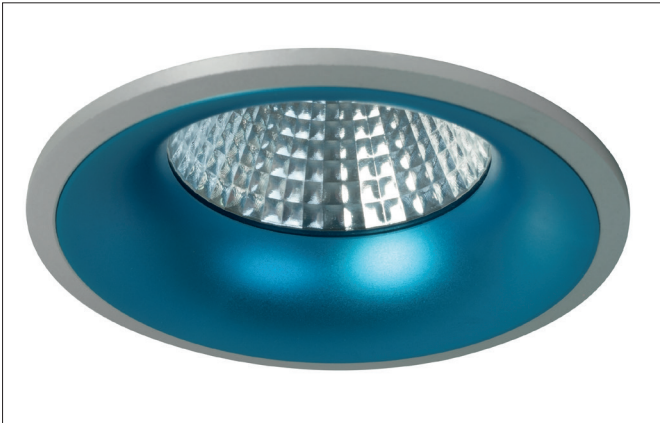

LED recessed downlight

Article no. 12351253

Light.
For Generations.**Tender**

LED-recessed spot, multi-coloured, round. In a compact design, for installation in tool-less rapid assembly systems. Lamp holder: Plug&Play, Mounting method: Recessed mounting, Place of installation: Ceiling-mounted, Material: Aluminium, Degree of protection: according to DIN EN 60529 IP20, Protection class: (EN 61140) III, Current: 350 mA, Power: 8W, Amount of light sources / fittings: 1.0 Qty, Luminous flux: 540lm, Colour temperature: 2.700 K, Light colour : White, Beam angle: 38°, Adjustability: Not adjustable, With control gear: No.

Article data	
Article no.	12351253
GTIN	4250047794318
Short description	LED recessed downlight
Material	Aluminium
Colour	Multi-coloured
Type of surface	Matt
Shape	Round
Outer diameter	78 mm
Built-in diameter	70 mm
Installation depth	60 mm
Weight	0.283 kg

LED recessed downlight

Article no. 12351253

Light.
For Generations.

Lighting technology	
Colour temperature	2.700 K
Light colour	White
Light output	Direct
Luminous flux	540 lm
System efficiency	68 lm/W
Colour rendering	CRI > 80
Reflector	High-gloss
Beam angle	38°
Light sharing	Symmetric

Operating technology of the luminaire	
System output	8 W
Voltage type	DC
Current	350 mA
Lamp	LED
Lamp holder	Plug&Play
Protection class	III
Degree of protection	IP20
Control	Depending on driver

Mounting technology	
Mounting method	Recessed mounting
Place of installation	Ceiling mounted
Adjustability	Not adjustable
Further references	To cover with thermal insulation material
Material cover	Glass transparent