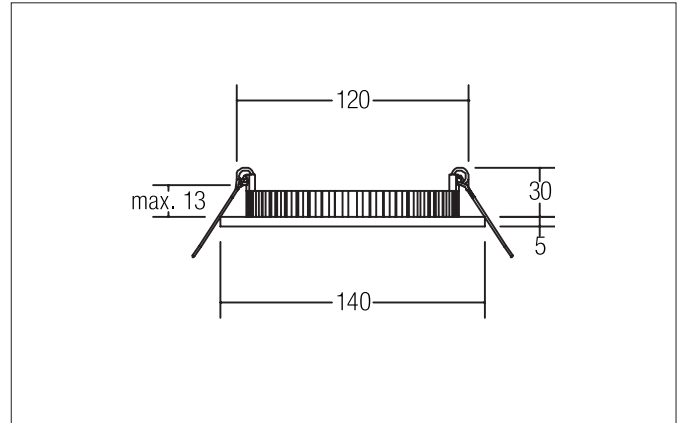

FLAT30 LED recessed panel

Article no. 12215684

Light.
For Generations.**Tender**

LED recessed panel, Round. Toolless ceiling installation by installation springs. Ceiling cut-out \varnothing 120 mm, Installation depth 30 mm, Outer diameter 140 mm, Weight 0,182 kg, with rotationssymmetrical, deep, wide distributed light intensity. optimal light distribution due to a plastic, opal cover. Luminous flux 600 lm, Power 1 x 10 W, System Efficiency 60 lm/W, Light colour neutral white, Correlated color temperature (CCT) 4.000 K, Colour rendering index CRI > 80, Housing material: Aluminium / Plastic, Colour: Silver, Permissible ambient temperature (ta): -20 °C - +25 °C, Protection class (EN 61140): III, Degree of protection (DIN EN 60529): IP20. For connection to an external driver, which is not included in the scope of delivery of the luminaire. Depending on driver dimmable.

Article data	
Article no.	12215684
GTIN	4251433915522
Series name	FLAT30
Short description	LED recessed panel
Material	Aluminium / Plastic
Colour	Silver
Type of surface	Matt
Shape	Round
Outer diameter	140 mm
Built-in diameter	120 mm
Installation depth	30 mm
Hight	5 mm
Weight	0.182 kg

FLAT30 LED recessed panel

Article no. 12215684

Light.
For Generations.

Lighting technology	
Colour temperature	4.000 K
Light colour	White
Light output	Direct
Luminous flux	650 lm
System efficiency	65 lm/W
Colour rendering	CRI > 85
Reflector	Without
Beam angle	120°
Light sharing	Symmetric
Adjustable color temperature	No

Operating technology of the luminaire	
System output	10 W
Voltage type	DC
DC nominal voltage max	24 V
Lamp	LED
Lamp holder	Without fitting
Protection class	III
Degree of protection	IP20
Dimmable	Yes
Control	Depending on driver
Bulb change possible	The light source of this luminaire may only be replaced by the manufacturer or a service technician commissioned by him or a similarly qualified person.