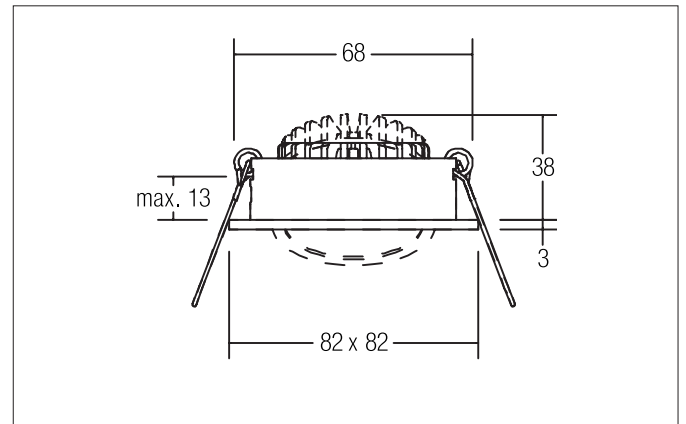

**SEVEN-S LED recessed spot**

Article no. 12262643

Light.  
For Generations.**Tender**

LED recessed spot, Square. Toolless ceiling installation by installation springs. Ceiling cut-out  $\varnothing$  68 mm, Installation depth 38 mm, Length 82 mm, Width 82 mm, Weight 0,124 kg, Reflector silver with rotationssymmetrical, deep, wide distributed light intensity. optimal light distribution due to a plastic, transparent cover. Luminous flux 740 lm, Power 1 x 7 W, Light colour warm white, Correlated color temperature (CCT) 2.700 K, Colour rendering index CRI > 80, Rated life time L70/B50 at 25 °C: 50.000 h, Housing material: Aluminium / Polycarbonate, Colour: Titanium, Permissible ambient temperature (ta): -20 °C - +25 °C, Protection class (EN 61140): III, Degree of protection (DIN EN 60529): IP20, .For connection to an external driver, which is not included in the scope of delivery of the luminaire. Depending on driver dimmable.

**Product Benefits**

- Square recessed spotlight made of solid aluminum with polycarbonate cover.
- Easy and tool-free mounting.
- CRI > 80.
- Low mounting depth 38 mm, length 82 mm, width 82 mm, Ceiling cut-out 68 mm.
- Ceiling thickness maximum 13 mm.
- Large article variance in terms of housing color and color temperature.
- Power supply with 350 mA.
- Also available as switchable or dimmable (trailing-edge phase dimmer) set.
- Alternatively available in round design.

**SEVEN-S LED recessed spot**

Article no. 12262643

Light.  
For Generations.

Article data	
Article no.	12262643
GTIN	4250047796282
Series name	SEVEN-S
Short description	LED recessed spot
Material	Aluminium / Polycarbonate
Colour	Titanium
Type of surface	Matt
Shape	Square
Built-in diameter	68 mm
Installation depth	38 mm
Length	82 mm
Width	82 mm
Height	3 mm
Weight	0.124 kg