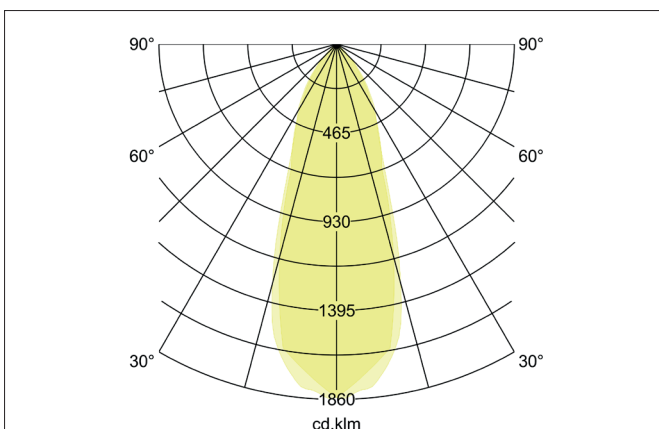

**SEVEN-S LED recessed spot**

Article no. 12262643

Light.  
For Generations.**Tender**

LED recessed spot, Square. Toolless ceiling installation by installation springs. Ceiling cut-out  $\varnothing$  68 mm, Installation depth 38 mm, Length 82 mm, Width 82 mm, Weight 0,124 kg, Reflector silver with rotationssymmetrical, deep, wide distributed light intensity. optimal light distribution due to a plastic, transparent cover. Luminous flux 740 lm, Power 1 x 7 W, Light colour warm white, Correlated color temperature (CCT) 2.700 K, Colour rendering index CRI > 80, Rated life time L70/B50 at 25 °C: 50.000 h, Housing material: Aluminium / Polycarbonate, Colour: Titanium, Permissible ambient temperature (ta): -20 °C - +25 °C, Protection class (EN 61140): III, Degree of protection (DIN EN 60529): IP20, .For connection to an external driver, which is not included in the scope of delivery of the luminaire. Depending on driver dimmable.

**Product Benefits**

- Square recessed spotlight made of solid aluminum with polycarbonate cover.
- Easy and tool-free mounting.
- CRI > 80.
- Low mounting depth 38 mm, length 82 mm, width 82 mm, Ceiling cut-out 68 mm.
- Ceiling thickness maximum 13 mm.
- Large article variance in terms of housing color and color temperature.
- Power supply with 350 mA.
- Also available as switchable or dimmable (trailing-edge phase dimmer) set.
- Alternatively available in round design.

Lighting technology	
Colour temperature	2.700 K
Light colour	White
Light output	Direct
Luminous flux	740 lm
System efficiency	106 lm/W
Colour rendering	CRI > 80
Reflector	High-gloss
Reflektorfarbe	silver
Beam angle	38°
Light sharing	Symmetric
Adjustable color temperature	No