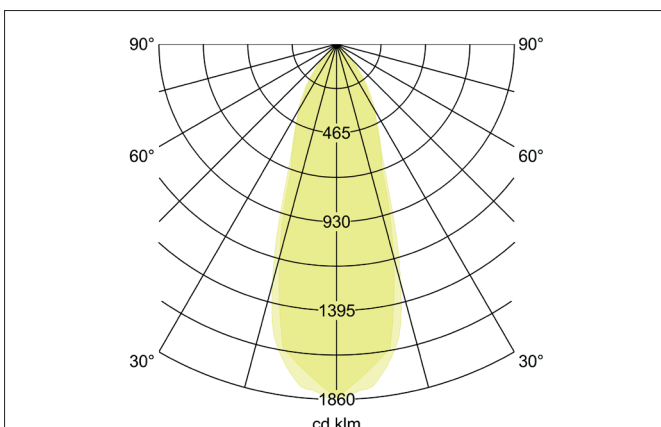

SEVEN-S LED recessed spot

Article no. 12262253

Light.
For Generations.**Tender**

LED recessed spot, Square. Toolless ceiling installation by installation springs. Ceiling cut-out Ø 68 mm, Installation depth 38 mm, Length 82 mm, Width 82 mm, Weight 0,124 kg, Reflector silver with rotationssymmetrical, deep, wide distributed light intensity. optimal light distribution due to a plastic, transparent cover. Luminous flux 740 lm, Power 1 x 7 W, Light colour warm white, Correlated color temperature (CCT) 2.700 K, Colour rendering index CRI > 80, Rated life time L70/B50 at 25 °C: 50.000 h, Housing material: Aluminium / Polycarbonate, Colour: Alu, Permissible ambient temperature (ta): -20 °C - +25 °C, Protection class (EN 61140): III, Degree of protection (DIN EN 60529): IP20, .For connection to an external driver, which is not included in the scope of delivery of the luminaire. Depending on driver dimmable.

Product Benefits

- Square recessed spotlight made of solid aluminum with polycarbonate cover.
- Easy and tool-free mounting.
- CRI > 80.
- Low mounting depth 38 mm, length 82 mm, width 82 mm, Ceiling cut-out 68 mm.
- Ceiling thickness maximum 13 mm.
- Large article variance in terms of housing color and color temperature.
- Power supply with 350 mA.
- Also available as switchable or dimmable (trailing-edge phase dimmer) set.
- Alternatively available in round design.

Lighting technology	
Colour temperature	2.700 K
Light colour	White
Light output	Direct
Luminous flux	740 lm
System efficiency	106 lm/W
Colour rendering	CRI > 80
Reflector	High-gloss
Reflektorfarbe	silver
Beam angle	38°
Light sharing	Symmetric
Adjustable color temperature	No