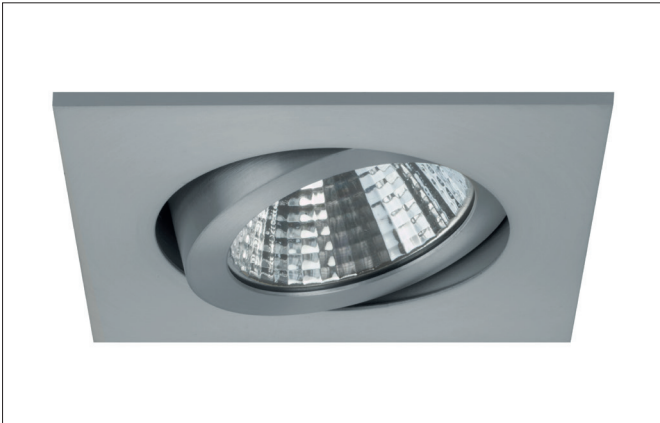

SEVEN-S LED recessed spot

Article no. 12262253

Light.
For Generations.**Tender**

LED recessed spot, Square. Toolless ceiling installation by installation springs. Ceiling cut-out Ø 68 mm, Installation depth 38 mm, Length 82 mm, Width 82 mm, Weight 0,124 kg, Reflector silver with rotationssymmetrical, deep, wide distributed light intensity. optimal light distribution due to a plastic, transparent cover. Luminous flux 740 lm, Power 1 x 7 W, Light colour warm white, Correlated color temperature (CCT) 2.700 K, Colour rendering index CRI > 80, Rated life time L70/B50 at 25 °C: 50.000 h, Housing material: Aluminium / Polycarbonate, Colour: Alu, Permissible ambient temperature (ta): -20 °C - +25 °C, Protection class (EN 61140): III, Degree of protection (DIN EN 60529): IP20, .For connection to an external driver, which is not included in the scope of delivery of the luminaire. Depending on driver dimmable.

Product Benefits

- Square recessed spotlight made of solid aluminum with polycarbonate cover.
- Easy and tool-free mounting.
- CRI > 80.
- Low mounting depth 38 mm, length 82 mm, width 82 mm, Ceiling cut-out 68 mm.
- Ceiling thickness maximum 13 mm.
- Large article variance in terms of housing color and color temperature.
- Power supply with 350 mA.
- Also available as switchable or dimmable (trailing-edge phase dimmer) set.
- Alternatively available in round design.

SEVEN-S LED recessed spot

Article no. 12262253

Light.
For Generations.

Article data	
Article no.	12262253
GTIN	4250047785323
Series name	SEVEN-S
Short description	LED recessed spot
Material	Aluminium / Polycarbonate
Colour	Alu
Type of surface	Matt
Shape	Square
Built-in diameter	68 mm
Installation depth	38 mm
Length	82 mm
Width	82 mm
Height	3 mm
Weight	0.124 kg