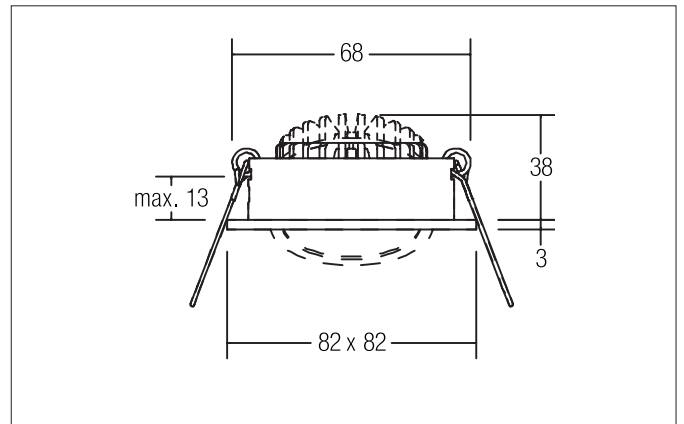

SEVEN-S LED recessed spot

Article no. 12262253

Light.
For Generations.**Tender**

LED recessed spot, Square. Toolless ceiling installation by installation springs. Ceiling cut-out Ø 68 mm, Installation depth 38 mm, Length 82 mm, Width 82 mm, Weight 0,124 kg, Reflector silver with rotationssymmetrical, deep, wide distributed light intensity. optimal light distribution due to a plastic, transparent cover. Luminous flux 740 lm, Power 1 x 7 W, Light colour warm white, Correlated color temperature (CCT) 2.700 K, Colour rendering index CRI > 80, Rated life time L70/B50 at 25 °C: 50.000 h, Housing material: Aluminium / Polycarbonate, Colour: Alu, Permissible ambient temperature (ta): -20 °C - +25 °C, Protection class (EN 61140): III, Degree of protection (DIN EN 60529): IP20, .For connection to an external driver, which is not included in the scope of delivery of the luminaire. Depending on driver dimmable.

Product Benefits

- Square recessed spotlight made of solid aluminum with polycarbonate cover.
- Easy and tool-free mounting.
- CRI > 80.
- Low mounting depth 38 mm, length 82 mm, width 82 mm, Ceiling cut-out 68 mm.
- Ceiling thickness maximum 13 mm.
- Large article variance in terms of housing color and color temperature.
- Power supply with 350 mA.
- Also available as switchable or dimmable (trailing-edge phase dimmer) set.
- Alternatively available in round design.

SEVEN-S LED recessed spot

Article no. 12262253

Light.
For Generations.

Article data	
Article no.	12262253
GTIN	4250047785323
Series name	SEVEN-S
Short description	LED recessed spot
Material	Aluminium / Polycarbonate
Colour	Alu
Type of surface	Matt
Shape	Square
Built-in diameter	68 mm
Installation depth	38 mm
Length	82 mm
Width	82 mm
Height	3 mm
Weight	0.124 kg