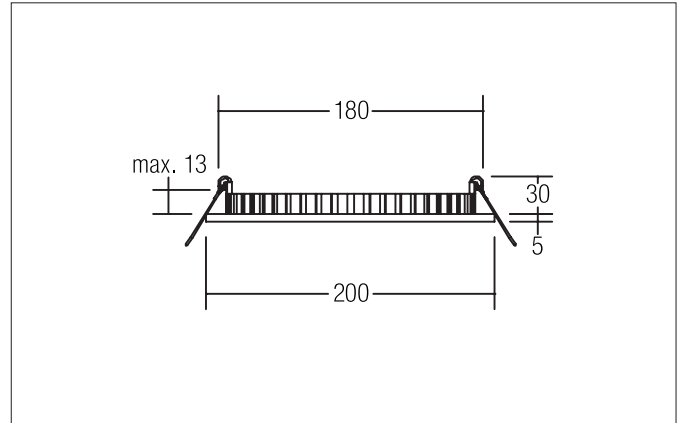

FLAT30 LED recessed panel, TunableWhite

Article no. 12437074

Light.
For Generations.**Tender**

LED recessed panel, TunableWhite, Round. Toolless ceiling installation by installation springs. Ceiling cut-out Ø 180 mm, Installation depth 30 mm, Outer diameter 200 mm, Weight 0,333 kg, with rotationssymmetrical, deep, wide distributed light intensity. optimal light distribution due to a plastic, opal cover. Power 1 x 20 W, Light colour warm white to daylight white, Correlated color temprature (CCT) 2.700 - 5.700 K, Colour rendering index CRI > 80, Housing material: Aluminium / Plastic, Colour: White, Permissible ambient temperature (ta): -20 °C - +25 °C, Protection class (EN 61140): III, Degree of protection (DIN EN 60529): IP20, .For connection to an external driver, which is not included in the scope of delivery of the luminaire. Depending on driver dimmable.

Article data	
Article no.	12437074
GTIN	4251433915638
Series name	FLAT30
Short description	LED recessed panel, TunableWhite
Material	Aluminium / Plastic
Colour	White
Type of surface	Matt
Shape	Round
Outer diameter	200 mm
Built-in diameter	180 mm
Installation depth	30 mm
Hight	5 mm
Weight	0.333 kg

FLAT30 LED recessed panel, TunableWhite

Article no. 12437074

Light.
For Generations.

Lighting technology	
Colour temperature	2.700 K - 5.700 K
Light colour	White
Light output	Direct
System efficiency	20 lm/W
Colour rendering	CRI > 80
Reflector	Without
Beam angle	120°
Light sharing	Symmetric

Packing data	
Gross weight	0.514 kg
Length of packaging	250 mm
Packaging width	225 mm
Packaging height	60 mm
Disposal at end of life	This product must not be disposed of with household waste. You are obliged, to dispose of such electrical waste separately. By disposing of electrical waste and other old or defective electronics separately, you support recycling or other forms of re-use. In that way you help to take care and to avoid that harmful substances get into the environment.