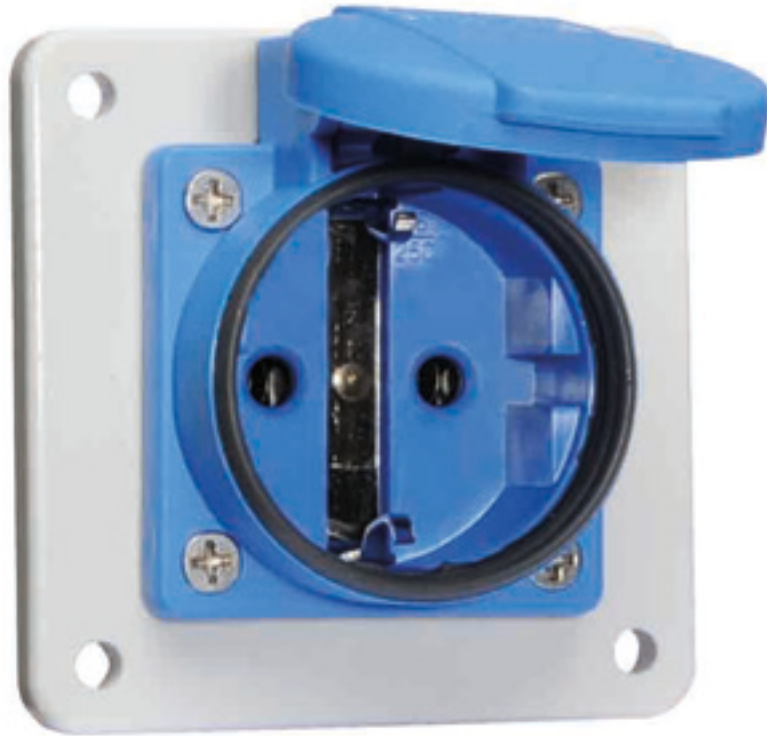

Domestic panel mounting socket outlet for use in mobile distributor systems - flange 75x75 fixing centers 60x60

Product description	
BALS-Prd.-Nr	71114
EAN	4024941962292
Product category	Domestic panel mounting socket outlet QUICK-CONNECT screwless push-contact System F German standard
Current	16A
Number of poles	3p
Arrangement of phases	2P+PE
Voltage	250V~
Frequency	AC

Product description	
Protection degree	IP54
Colour code	blue RAL 5015
Colour of appliance	Enclosure blue RAL 5015, Hinged lid blue RAL 5015
Connection design	screwless
Maximum conductor size	4,0 qmm
Cable entry	other
Height	75mm
Width	75mm
Depth	47.5mm
Flange size vertical in mm	75mm
Flange size horizontal in mm	75mm
Drill hole dist. vertical mm	60mm
Drill hole dist. horizontal mm	60mm
Material of enclosure	plastic
Contacts	the contact carrier is made of polyamide, the contacts are brass nickel plated

Additional technical properties	
	The connection is rear, with german earthing system, For use in mobile distributor systems

Logistics data	
Weight/pcs	0.099 kg / Piece

Logistics data	
Packaging	Bag
Content amount	1 ST
EAN	4024941962292
Length	47.5 mm
Width	75 mm
Height	75 mm
Weight	0.1 kg
Volume	267.188 ccm
Packaging	Carton
Content amount	20 ST
EAN	4024941959421
Length	275 mm
Width	175 mm
Height	137 mm
Weight	2.105 kg
Volume	5,737.5 ccm