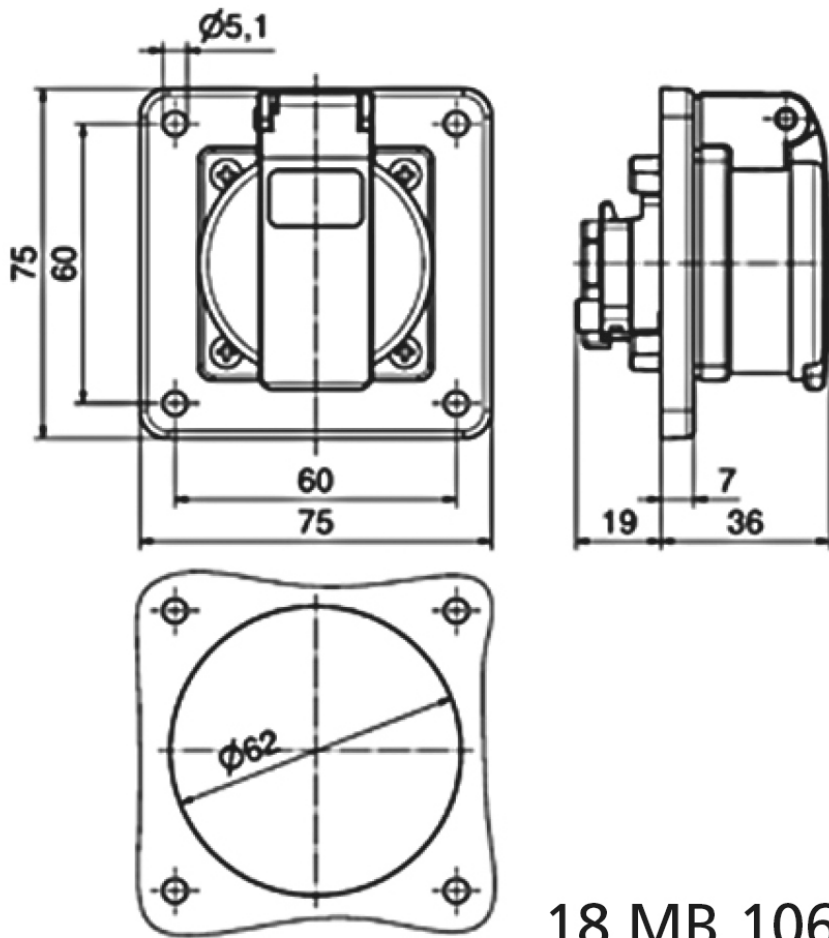

Domestic panel mounting socket outlet for use in mobile distributor systems - flange 75x75 fixing centers 60x60

Product description	
BALS-Prd.-Nr	71114
EAN	4024941962292
Product category	Domestic panel mounting socket outlet QUICK-CONNECT screwless push-contact System F German standard
Current	16A
Number of poles	3p
Arrangement of phases	2P+PE
Voltage	250V~
Frequency	AC

Product description	
Protection degree	IP54
Colour code	blue RAL 5015
Colour of appliance	Enclosure blue RAL 5015, Hinged lid blue RAL 5015
Connection design	screwless
Maximum conductor size	4,0 qmm
Cable entry	other
Height	75mm
Width	75mm
Depth	47.5mm
Flange size vertical in mm	75mm
Flange size horizontal in mm	75mm
Drill hole dist. vertical mm	60mm
Drill hole dist. horizontal mm	60mm
Material of enclosure	plastic
Contacts	the contact carrier is made of polyamide, the contacts are brass nickel plated

Additional technical properties	
	The connection is rear, with german earthing system, For use in mobile distributor systems

Logistics data	
Weight/pcs	0.099 kg / Piece

Logistics data	
Packaging	Bag
Content amount	1 ST
EAN	4024941962292
Length	47.5 mm
Width	75 mm
Height	75 mm
Weight	0.1 kg
Volume	267.188 ccm
Packaging	Carton
Content amount	20 ST
EAN	4024941959421
Length	275 mm
Width	175 mm
Height	137 mm
Weight	2.105 kg
Volume	5,737.5 ccm