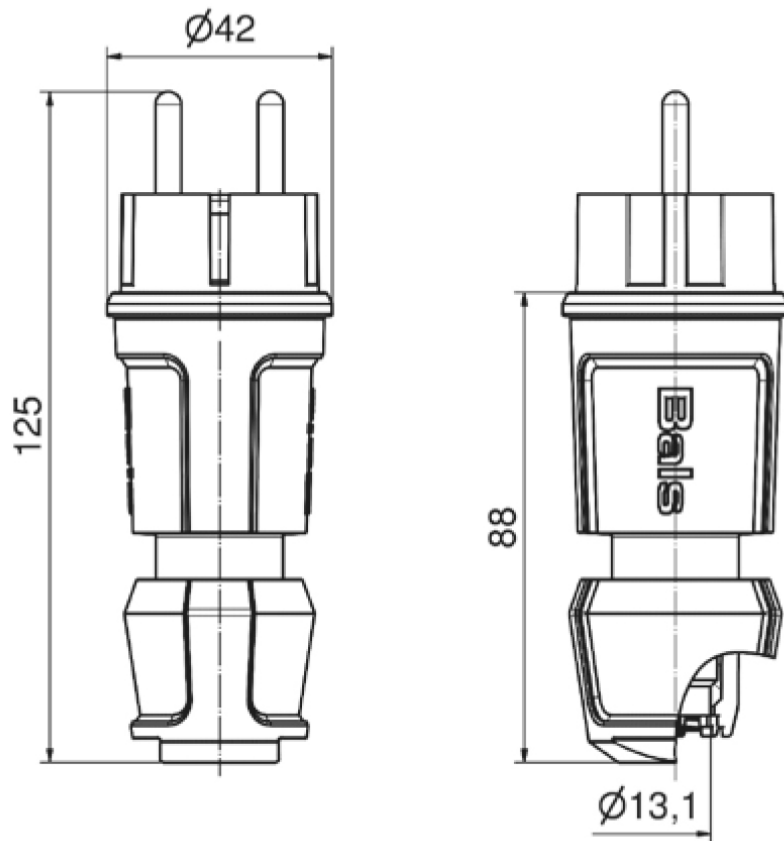

## Plug domestic type - with cable sleeve

Product description	
BALS-Prd.-Nr	7371
EAN	4024941852395
Product category	Domestic plug
Current	16A
Number of poles	3p
Arrangement of phases	2P+PE
Voltage	250V~
Frequency	AC
Protection degree	IP44

Product description	
Colour code	grey RAL 7035
Colour of appliance	Collar black RAL 9005, Housing cover grey RAL 7035
Connection design	with screw terminal
Maximum conductor size	2,5 qmm
Cable entry	Cable gland
Height	122mm
Width	42mm
Depth	42mm
Material of enclosure	plastic
Contacts	the contact carrier is made of polyamide, the contacts are brass nickel plated

Additional technical properties	
	also suitable for Belgian/French standard
	MULTI-GRIP cable gland with gasket and integrated strain relief

Logistics data	
Weight/pcs	0.082 kg / Piece
Packaging	Bag
Content amount	1 ST
EAN	4024941852395
Length	42 mm

Logistics data	
Width	42 mm
Height	122 mm
Weight	0.083 kg
Volume	215.208 ccm
Packaging	Carton
Content amount	20 ST
EAN	4024941323611
Length	275 mm
Width	175 mm
Height	137 mm
Weight	1.765 kg
Volume	5,737.5 ccm