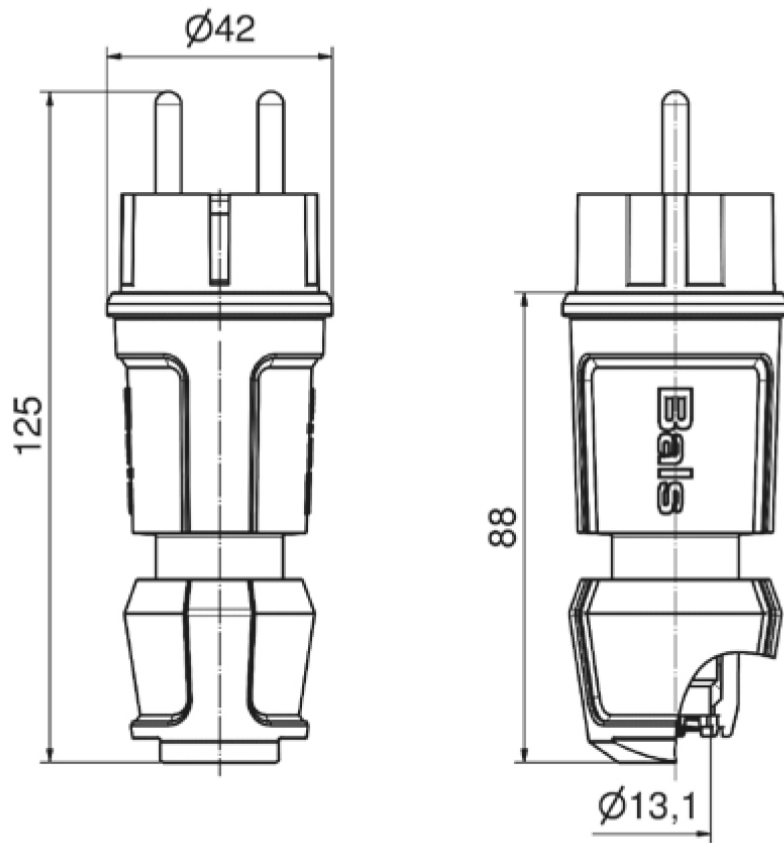

Plug domestic type - with cable sleeve

Product description	
BALS-Prd.-Nr	7373
EAN	4024941852487
Product category	Domestic plug
Current	16A
Number of poles	3p
Arrangement of phases	2P+PE
Voltage	250V~
Frequency	AC
Protection degree	IP44

Product description	
Colour code	red RAL 3000
Colour of appliance	Collar black RAL 9005, Housing cover red RAL 3000, Cable gland black RAL 9005
Connection design	with screw terminal
Maximum conductor size	2,5 qmm
Cable entry	Cable gland
Height	122mm
Width	42mm
Depth	42mm
Material of enclosure	plastic
Contacts	the contact carrier is made of polyamide, the contacts are brass nickel plated

Additional technical properties	
	also suitable for Belgian/French standard
	MULTI-GRIP cable gland with gasket and integrated strain relief

Logistics data	
Weight/pcs	0.082 kg / Piece
Packaging	Bag
Content amount	1 ST
EAN	4024941852487
Length	42 mm

Logistics data	
Width	42 mm
Height	122 mm
Weight	0.083 kg
Volume	215.208 ccm
Packaging	Carton
Content amount	20 ST
EAN	4024941323635
Length	275 mm
Width	175 mm
Height	137 mm
Weight	1.765 kg
Volume	5,737.5 ccm