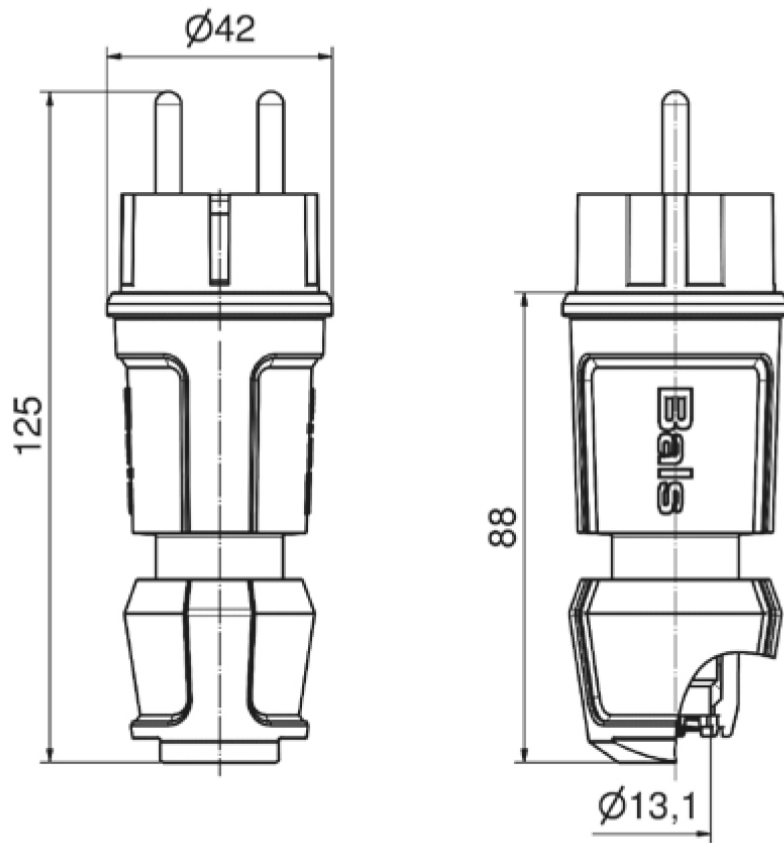

Plug domestic type - with cable sleeve

Product description	
BALS-Prd.-Nr	7371
EAN	4024941852395
Product category	Domestic plug
Current	16A
Number of poles	3p
Arrangement of phases	2P+PE
Voltage	250V~
Frequency	AC
Protection degree	IP44

Product description	
Colour code	grey RAL 7035
Colour of appliance	Collar black RAL 9005, Housing cover grey RAL 7035
Connection design	with screw terminal
Maximum conductor size	2,5 qmm
Cable entry	Cable gland
Height	122mm
Width	42mm
Depth	42mm
Material of enclosure	plastic
Contacts	the contact carrier is made of polyamide, the contacts are brass nickel plated

Additional technical properties	
	also suitable for Belgian/French standard
	MULTI-GRIP cable gland with gasket and integrated strain relief

Logistics data	
Weight/pcs	0.082 kg / Piece
Packaging	Bag
Content amount	1 ST
EAN	4024941852395
Length	42 mm

Logistics data	
Width	42 mm
Height	122 mm
Weight	0.083 kg
Volume	215.208 ccm
Packaging	Carton
Content amount	20 ST
EAN	4024941323611
Length	275 mm
Width	175 mm
Height	137 mm
Weight	1.765 kg
Volume	5,737.5 ccm