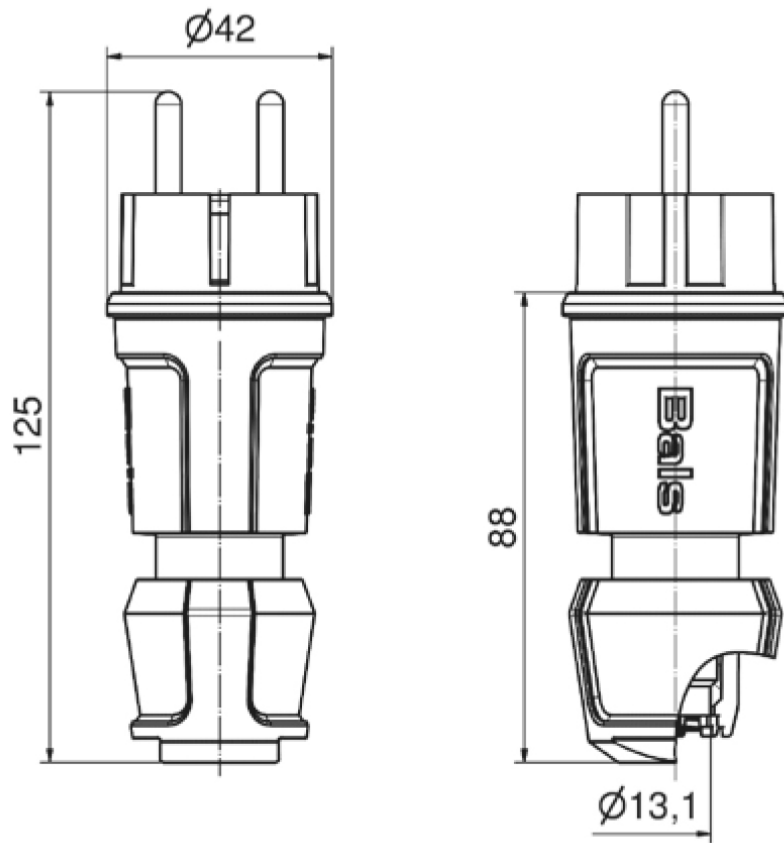

Plug domestic type - with cable sleeve

Product description	
BALS-Prd.-Nr	7372
EAN	4024941852401
Product category	Domestic plug
Current	16A
Number of poles	3p
Arrangement of phases	2P+PE
Voltage	250V~
Frequency	AC
Protection degree	IP44

Product description	
Colour code	black RAL 9005
Colour of appliance	Collar black RAL 9005, Housing cover black RAL 9005, Cable gland black RAL 9005
Connection design	with screw terminal
Maximum conductor size	2,5 qmm
Cable entry	Cable gland
Height	122mm
Width	42mm
Depth	42mm
Material of enclosure	plastic
Contacts	the contact carrier is made of polyamide, the contacts are brass nickel plated

Additional technical properties	
	also suitable for Belgian/French standard
	MULTI-GRIP cable gland with gasket and integrated strain relief

Logistics data	
Weight/pcs	0.06 kg / Piece
Packaging	Bag
Content amount	1 ST
EAN	4024941852401
Length	42 mm

Logistics data	
Width	42 mm
Height	122 mm
Weight	0.061 kg
Volume	215.208 ccm
Packaging	Carton
Content amount	20 ST
EAN	4024941323628
Length	275 mm
Width	175 mm
Height	137 mm
Weight	1.325 kg
Volume	5,737.5 ccm