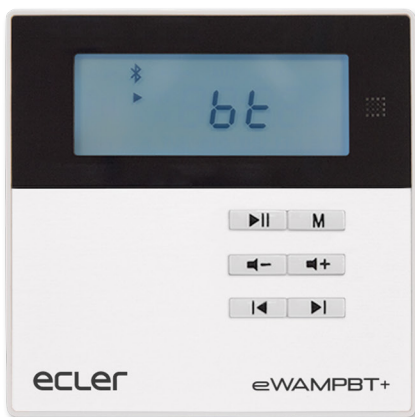

### APPLICATIONS

- Audio sound source in A/V corporate, retail and education applications
- BGM
- Hotel rooms (eWAMPBT)

eSAS-BT is a stereo audio source including FM tuner, USB slot, SD slot and BT connection. It performs unbalanced and balanced stereo audio outputs and headphones output (jack) with volume control in frontal panel. IR remote control, FM antenna, 2x RCA cables and rack-mount bracket included.

eWAMPBT+ is a stereo compact wall amplifier including an integrated media player (USB and uSD slots), FM tuner and BT receiver, together with one additional ST AUX input and one ST AUX output. Infrared remote control and wall-mount box included.

### ACCESSORIES

■ eWAMPBT+BOX

eSAS-BT Controller

eSAS-BT

eWAMPBT+ Controller

eWAMPBT+

eWAMPBT+ Wall-mount box

#### eSAS-BT:

- Audio player with BT
- USB, SD, FM tuner and BT connection
- 2xRCA unbalanced output (stereo)
- 2xXLR balanced output (stereo)
- Accessories included