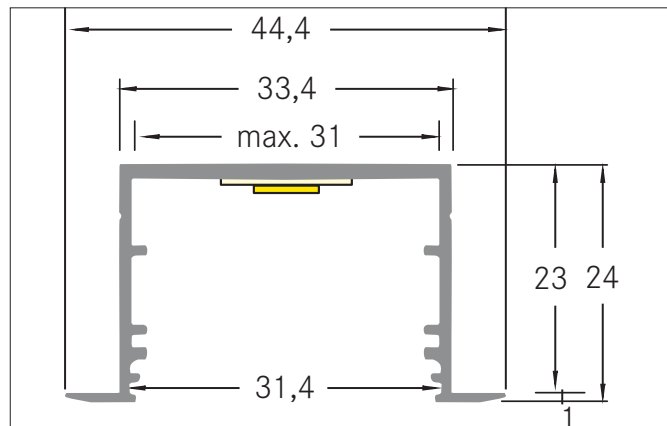

P40-30 LED recessed profile

Article no. 53759070

Light.
For Generations.

Tender

LED recessed profile, white. For optimal attachment of the profile this holders are suitable 53036000. With the use of profile covers 53404000 53404070 53404080 the additional mechanical protection and optimal light distribution can be achieved. The associated end cap set is under 53025070 available. for Mounting method: Recessed mounting, Material: Aluminium, dimensions profile: length: 2.000 mm x width: 44,4 mm x height: 24 mm .

Product Benefits

- Large mounting profile.
- Up to 4 meters length in one piece. (For deliveries beyond 2000 mm: please ask for delivery costs separately).
- Matching covers available in transparent, opal and black.
- Available in anodized aluminum, white and black.
- Matching end caps available in anodized aluminum, white and black.

Article data	
Article no.	53759070
GTIN	4251433958581
Series name	P40-30
Short description	LED recessed profile
Material	Aluminium
Colour	White
Built-in width	33.4 mm
Installation depth	23 mm
Length	2,000 mm
Width	44.4 mm
Height	24 mm
Weight	0.703 kg

P40-30 LED recessed profile

Article no. 53759070

Light.
For Generations.

Packing data	
Gross weight	1.15 kg
Length of packaging	2,050 mm
Packaging width	80 mm
Packaging height	80 mm
Note	Please note that the materials aluminium and PMMA or PC can expand differently with changes in temperature! At a temperature change of 10°C, the coefficient of expansion is approx. aluminium is approx. 0.7mm per metre, for plastic approx. 1.5mm per metre. This is not a defect in the product, this is a normal physical process.
Disposal at end of life	This product must not be disposed of with household waste. You are obliged, to dispose of such electrical waste separately. By disposing of electrical waste and other old or defective electronics separately, you support recycling or other forms of re-use. In that way you help to take care and to avoid that harmful substances get into the environment.