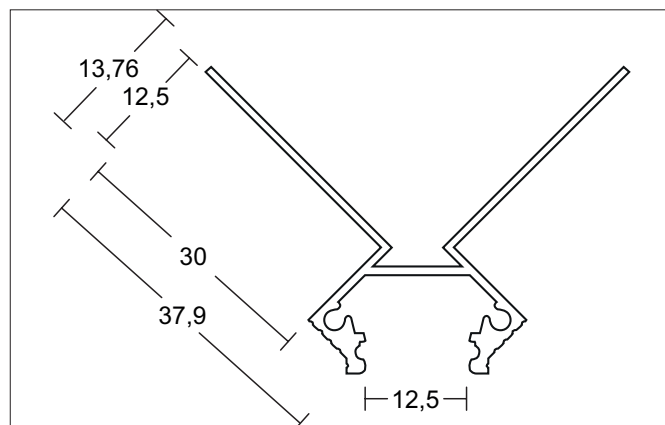

**DRY WALL Außenecke Dry installation profile**

Article no. 53774260

Light.  
For Generations.**Tender**

Dry installation profile, silver. With the use of profile covers 53450000 53450070 53449080 the additional mechanical protection and optimal light distribution can be achieved. The associated end cap set is under 53101260 available. for Mounting method: Surface mounting, Material: Aluminium, dimensions profile: length: 2.000 mm x width: 48,5 mm x height: 37,5 mm .

Article data	
Article no.	53774260
GTIN	4251433953524
Series name	DRY WALL Außenecke
Short description	Dry installation profile
Material	Aluminium
Colour	Silver
Length	2,000 mm
Width	48.5 mm
Hight	37.5 mm
Weight	0.640 kg

**DRY WALL Außenecke Dry installation profile**

Article no. 53774260

Light.  
For Generations.

Packing data	
Gross weight	1.34 kg
Length of packaging	75 mm
Packaging width	75 mm
Packaging height	2,050 mm
Note	Please note that the materials aluminium and PMMA or PC can expand differently with changes in temperature! At a temperature change of 10°C, the coefficient of expansion is approx. aluminium is approx. 0.7mm per metre, for plastic approx. 1.5mm per metre. This is not a defect in the product, this is a normal physical process.
Disposal at end of life	This product must not be disposed of with household waste. You are obliged, to dispose of such electrical waste separately. By disposing of electrical waste and other old or defective electronics separately, you support recycling or other forms of re-use. In that way you help to take care and to avoid that harmful substances get into the environment.