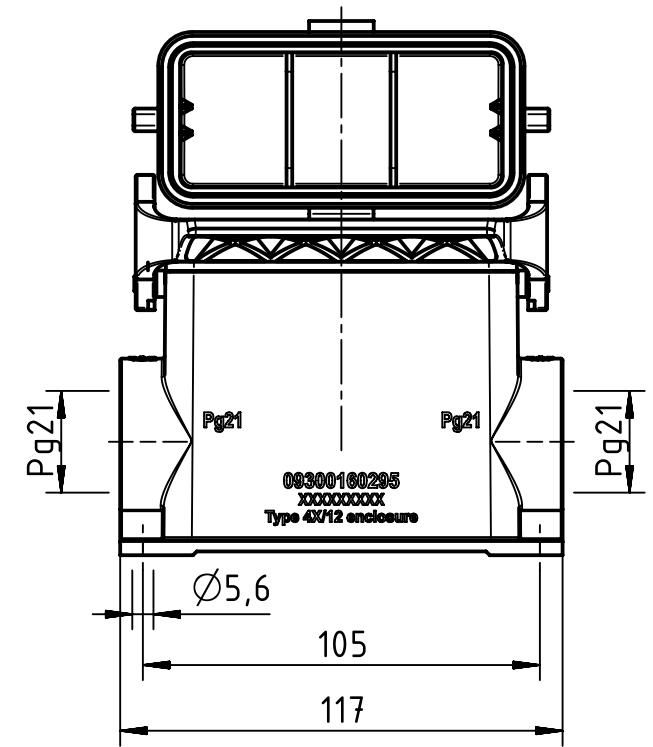

A

B

C

D

	All rights reserved Department EL PD	All Dimensions in mm Original Size DIN A4		Scale 1:2	Free size tol.	Ref. Sub.	
		Created by RULLKOETTER	Inspected by BERGHORN	Standardisation TIEMANNA	Date 2016-07-19	State Final Release	
HARTING Electric GmbH & Co. KG D-32339 Espelkamp		Title Han Base Surface HC 1 Lever Thermoplas				Doc-Key / ECM-Nr. 100210103/UGD/004/B 500000104270	
		Type TB	Number 09 30 016 0295			Rev. B	Page 1/1