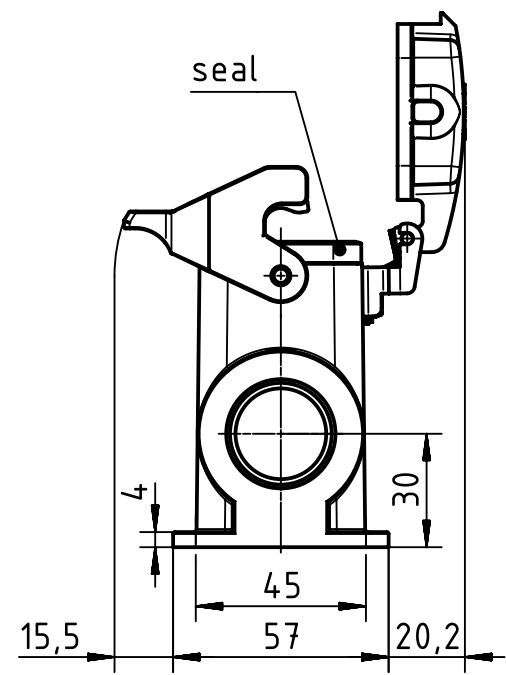

A

B

C

D

	All rights reserved Department EL PD	All Dimensions in mm Original Size DIN A4		Scale 1:2	Free size tol.	Ref. Sub.	
		Created by RULLKOETTER	Inspected by BERGHORN	Standardisation TIEMANNA	Date 2016-07-19	State Final Release	
HARTING Electric GmbH & Co. KG D-32339 Espelkamp		Title Han Base Surface HC 1 Lever Thermoplas				Doc-Key / ECM-Nr. 100210103/UGD/004/B 500000104270	
		Type TB	Number 09 30 016 0295			Rev. B	Page 1/1