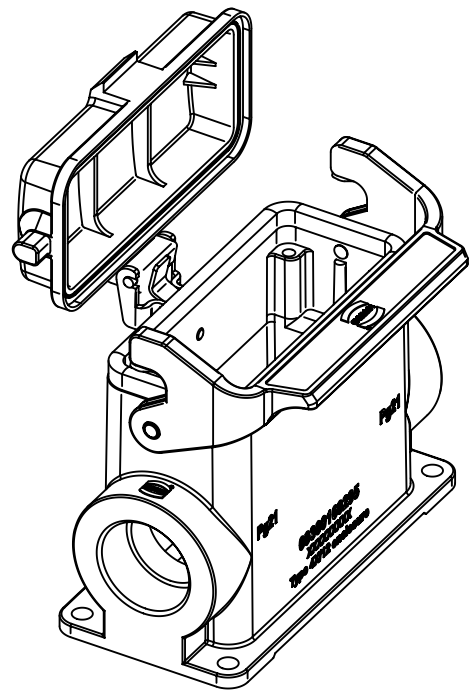

A

B

C

D

	All rights reserved Department EL PD	All Dimensions in mm Original Size DIN A4		Scale 1:2	Free size tol.	Ref. Sub.	
		Created by RULLKOETTER	Inspected by BERGHORN	Standardisation TIEMANNA	Date 2016-07-19	State Final Release	
HARTING Electric GmbH & Co. KG D-32339 Espelkamp		Title Han Base Surface HC 1 Lever Thermoplas				Doc-Key / ECM-Nr. 100210103/UGD/004/B 500000104270	
		Type TB	Number 09 30 016 0295			Rev. B	Page 1/1