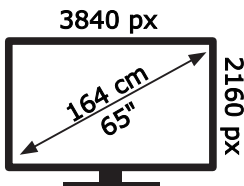

ENERG

Panasonic

TX-65MX600E

85 kWh/1000h

ABCDEF **G**

145 kWh/1000h

50661745

2019/2013