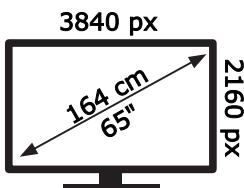

ENERG

Panasonic

TX-65MZ800E

102 kWh/1000h

ABCDEF **G**

172 kWh/1000h

50673144

2019/2013