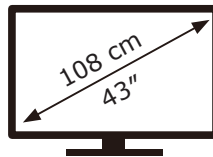

ENERG ⚡

Panasonic

TX-43MSW504S

43 kWh/1000h

ABCDEF**G**

63 kWh/1000h

1920 px

1080 px