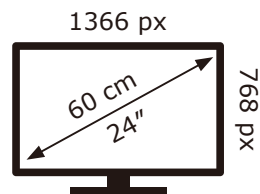

ENERG ⚡

Panasonic

TX-24MSW504

16 kWh/1000h

ABCDEF**G**

21 kWh/1000h

2019/2013