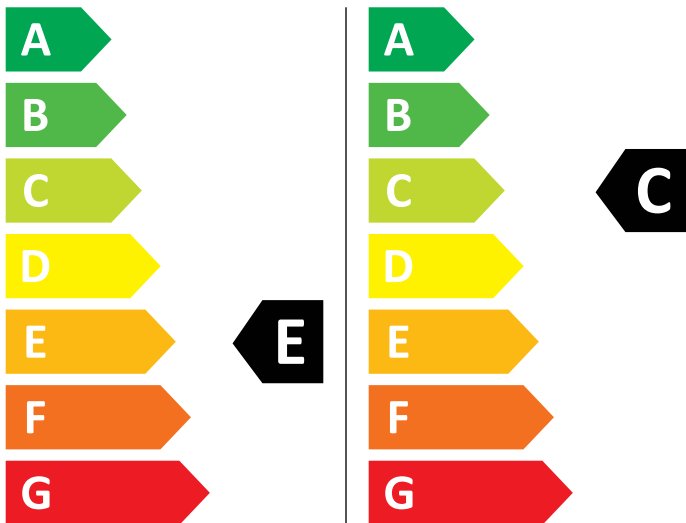

ENERG

AEG

L7WB65680 914603835

💧 250 kWh / 100

💧 63 kWh / 100

4,0 kg

8,0 kg

55 L