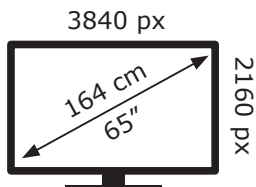

ENERGY

GRUNDIG

65 GUB 7340 AX6T00

101 kWh/1000h

ABCDEF**G**

105 kWh/1000h

2019/2013