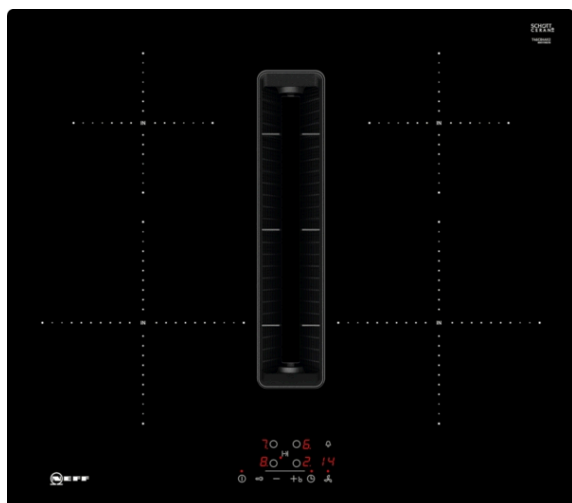

T46CB4AX2 + Z861SB2

T46CB4GA7

COOKING PASSION SINCE 1877

- ✓ Set T46CB4GA7 bestehend aus:
- ✓ SET GA70: T46CB4AX2 Z861SB2

Ausstattung

Technische Daten

T46CB4AX2 + Z861SB2

T46CB4GA7

COOKING PASSION SINCE 1877

Ausstattung

- Set T46CB4GA7 bestehend aus:
- SET GA70: T46CB4AX2 Z861SB2