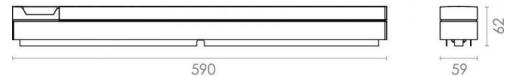

Prelude Square White w/ outlet 3000K Ra>90 Trailing edge dimming

Article code: **111373**
EAN: 7021981113735

Light technic

Version: w/ outlet
Type of light source: LED (exchangeable)
System wattage: 16W
Voltage: 230V
Colour temperature: 3000K
Colour rendering (CRI): Ra>90
MacAdams factor: SDCM: 3
Lifetime: L70/B50>50,000
Light distribution: Direct
Optic: Acrylic diffuser