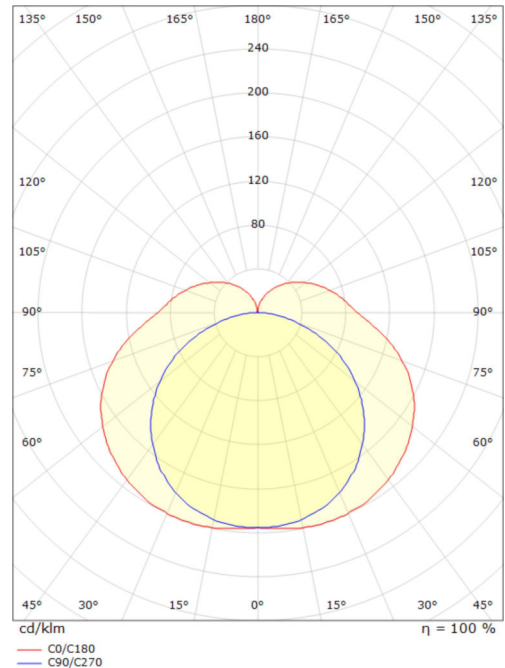

Packaging

Packing dimensions: 596 x 65 x 65