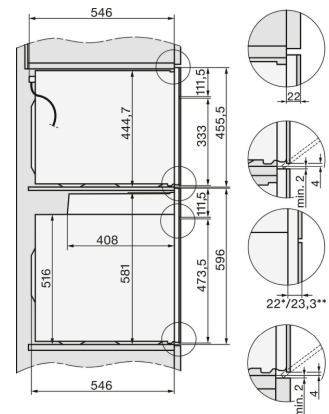

H2xxx-1 B/BP/E/IP, H7xxx B/BP/BM/BMX, Skizze

1. 22 mm - Glas
   23,3 mm - Edelstahl