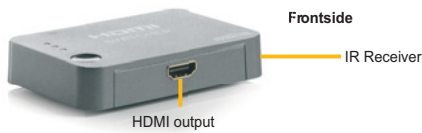

Connections

Order information

Connect 310 UHD	Art.nr. 08247	EAN 8718164532474
Gift box	Size (LxWxH)	155x130x70 mm