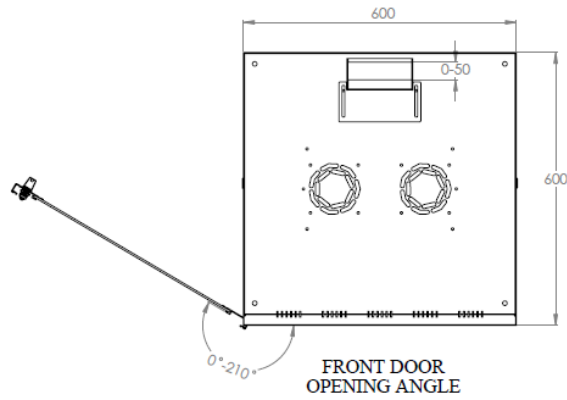

Technische Zeichnungen

Wandgehäuse - 600 mm Breite x 600 mm Tiefe

FRONT VIEW

SIDE VIEW

REAR VIEW

BOTTOM VIEW

TOP VIEW

MAX/STD/MIN EQUIPMENT
MOUNTING DISTANCE

FRONT DOOR
OPENING ANGLE

DIMENSIONS IN
WIDTH AND HEIGHT